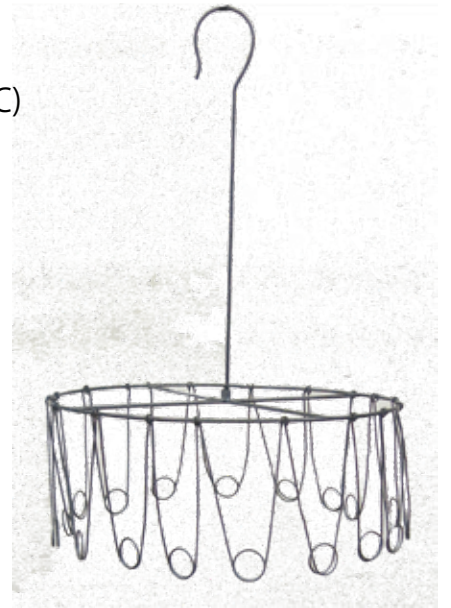

SIZE: Φ76 X 170 ※ 要運賃(組立 式)

IRON LADDER (ANTIQUÉ WHITE)
 No.600491
 SIZE: 47 X 71 X 181.5 ¥15,000
 ※要運賃

IRON LADDER (ZINK)
 No.600491Z
 SIZE: 47 X 71 X 181.5 ¥15,000
 ※要運賃

NO.600606
WIRE CARD HOLDER L
SIZE :Φ48 X45 色は (ZINC)
¥ 1,900

NO.600605
WIRE CARD HOLDER
SIZE :Φ30 X45
¥ 1,580

TEST TUBE HOLDER
No.600577 (AW) ¥ 1,500
SIZE: 11 X 11×13

TEST TUBE HOLDER
No.600578 (RB) ¥ 1,500
SIZE: 11 X 11×13

JUTE HOLDER
No.600579(RB) ¥ 800
SIZE: 13 X 5.5×16.5