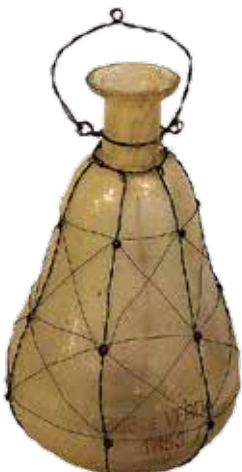

SYMPSON'S CLOCK 60 CM
NO 620078 ¥ 5,900
SIZE : Φ60 **SOLD OUT**

BOTTLE S W/CORK
AMBER/CLEAR
NO. 620072 /3 ¥ 190
SIZE : Φ3.3 x 7
ロット:10

SOLD OUT

BOTTLE L W/CORK
AMBER
NO. 620074 ¥ 280
SIZE : Φ4.5 x 13
ロット:10

SOLD OUT

ALEMBIC
No.600590 ¥ 13,000
SIZE : 52 X 24 X 45
(装飾用です。)

4 BUCKET HOLDER W/WOOD HANDLE
NO.611001 ¥ 630
SIZE : 13 X 13 X 16

IRON + WOODEN SPADE A
NO. W004 ¥ 2,100
SIZE : 18 x 30

IRON + WOODEN SPADE B
NO. W005 ¥ 1,800
SIZE : 7 x 42

(すべて古い靴の木型を
リサイクルしております
ので個体差があります)

WOODEN SHOE TREE
WITH IRON RING
No.BF039 ¥ 3,400

SOLD OUT

ENAMEL SIGN PLATE
NO. 620099/-100/-101/-102/-103/-104
OFFICE / WI-FI / WELCOME / LADIES
/ GENTS / ANTIQUES
¥ 350 SIZE : 10 x 6 ロット:各5

BOTTLE WITH WIRE CAGE
w/logo printed L
NO. 620109 ¥ 3,350
SIZE : Φ 15 x 27

SOLD OUT

BOTTLE WITH WIRE CAGE
w/logo printed M
NO. 620110 ¥ 1,400
SIZE : Φ 7 x 20

SOLD OUT

BOTTLE WITH WIRE CAGE
w/logo printed S
NO. 620111 ¥ 1,100
SIZE : Φ 6 x 14