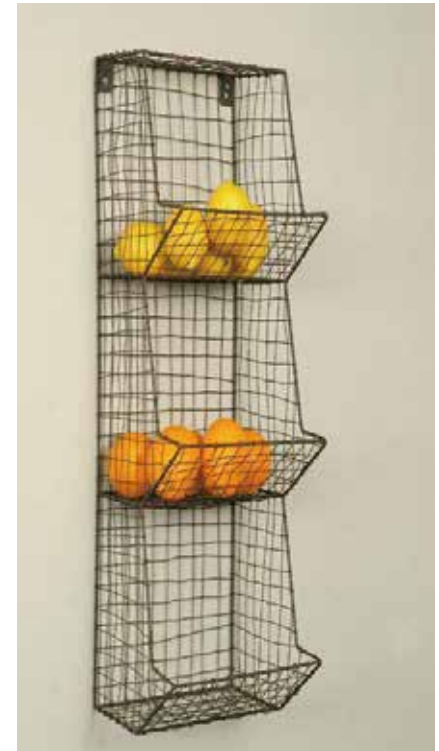

ROUND PLATE
No.600454 (RUSTIC BROWN)
SIZE: Φ33
¥760

OUR FAVORITE VINTAGE WIRE BY LONLO

HAND MADEのワイヤーワークのゆがみ等あえて表現したアイテムです。一部エッジ、サビ等ありますのでお取り扱いにご注意ください。

LONLO inc.
TOC 9 F 16 7-22-17 Nishi-gotanda
Shinagawa-ku TOKYO JAPAN 141-0031
Ph.. 81-3-6431-9862 Fax. 81-3-6431-9349
info@lonlo.com www/lonlo.jp www/lonlo.com

FEEL THE VINTAGE FEEL WITH OUR GOODS!

S/3 SQUARE BASKET
NO.600593 ¥2,700
SIZE: 11 X 10.5 X 8 (持ち手別)
SIZE: 13.5 X 13 X 10 (持ち手別)
SIZE: 16 X 15.5 X 11 (持ち手別)

SET/2 TOOL BOX
No.600522(ZINC)
SIZE: 19 X 13 X 15
SIZE: 23 X 15 X 19
¥2,800 (¥1,200 / ¥1,600)

TRUNK WITH CASTER
No.600507 (ANTIQUÉ WHITE)
SIZE: 69 X 46 X 34.8 持ち手 (2 × 35)
¥13,000 ※要運賃 (2個単位無料)

WALL RACK W/3 BLOCK
No.600551 (RUSTIC GRAY)
SIZE: 78 X 26 X 46 ¥5,800
*要運賃(2個単位無料)

WALL RACK VERTICAL
No.600549 (RUSTIC GRAY)
SIZE: 26X 25X 76 ¥7,500
*要運賃(2個単位無料)