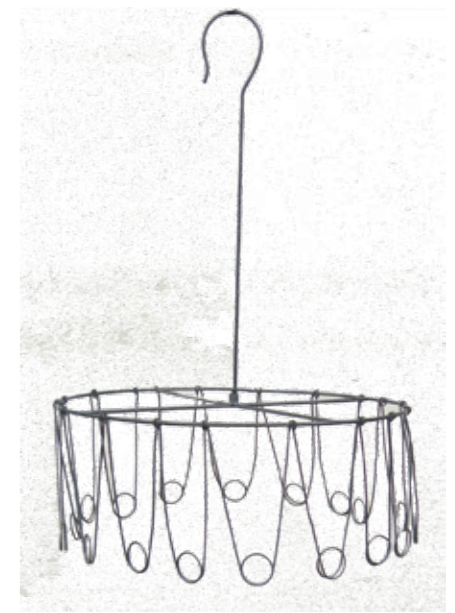

12 BLOCK RACK
NO.600595 ¥20,000
SIZE: 76 X 31 X 105
*要運賃

NO. 600603
8 FLOWER BASE HOLDER W/GLASS BASE
¥2,800 SIZE: 27 X 13.5 X 20 ロット: 2

NO. 600604
IRON PLANTER STAND W/POT
¥2,100 SIZE: 16.5 X 19.5 X 41.5
ロット: 2

JUTE HANGER WITH
ZINC POT
NO.600600 ¥2,600
SIZE: Φ26 X 82

3TIER PLANTER (ANTIQUÉ WHITE)
No600272 ¥8,900
SIZE: 41 x 31 x 104
※要運賃(2個単位無料)

3TIER PLANTER(ZINC)
No 600272Z ¥8,900
SIZE: 41X 31 X 104
※要運賃(2個単位無料)

SQUARE BASKET BIG
No600527 (RUSTIC GRAY)
SIZE: W30 X D30 X H30
¥2,200 CT:8

BIRD CAGE
No.600571 (AW)
No.600572 (RB) ¥1,200
SIZE: 8.5 X 8.5 X 18

NO.600605
WIRE CARD HOLDER
SIZE: Φ30 X 45
¥1,580

NO.KR117
OLD WHISKY BOTTLE
W/WIRE
SIZE: ASSORTED
¥1,000